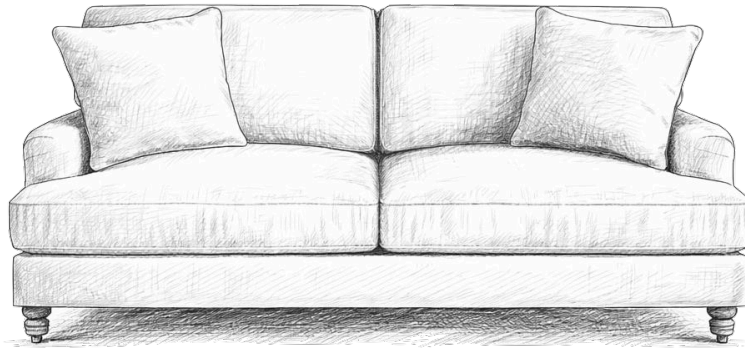

GreenRow

Winnie English Arm Upholstered Sofa

Cozy and oh-so comfortable. With a printed slipcover, English arm, T-cushions, and an extra-deep seat, this is the cottage-style sofa you've been dreaming about. An FSC®-certified frame and cushy natural padding make it easy to love and live with.

74" Petite

Overall

74" w x 41.5" d x 38" h

Inside Seating

63.5" w x 24" d x 20.5" h

Seat Depth with Pillows

24" d

Arm Height

5.25" w x 27.75" d x 23.5" h

Legs

1.25" base, 3" top x 5" h

Seat Height

20.5"

Diagonal Depth

47.25"

Weight

Seat Depth with Pillows

24" d

Arm Height

5.25" w x 27.75" d x 23.5" h

Legs

1.25" base, 3" top x 5" h

Seat Height

20.5"