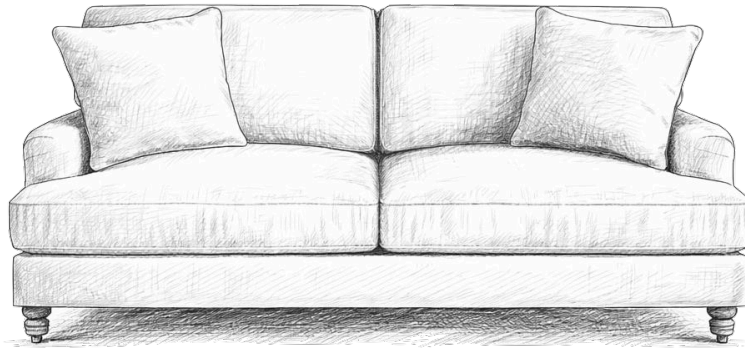

GreenRow

Winnie English Arm Upholstered Sofa

Cozy and oh-so comfortable. With a printed slipcover, English arm, T-cushions, and an extra-deep seat, this is the cottage-style sofa you've been dreaming about. An FSC®-certified frame and cushy natural padding make it easy to love and live with.

74" Petite

Overall

74" w x 41.5" d x 38" h

Inside Seating

63.5" w x 24" d x 20.5" h

Seat Depth with Pillows

24" d

Arm Height

5.25" w x 27.75" d x 23.5" h

Legs

1.25" base, 3" top x 5" h

Seat Height

20.5"

Diagonal Depth

47.25"

Weight

24" d

Arm Height

5.25" w x 27.75" d x 23.5" h

Legs

1.25" base, 3" top x 5" h

Seat Height

20.5"

Diagonal Depth