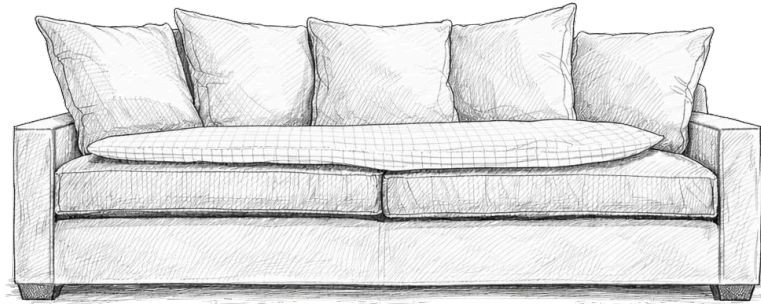

# GreenRow

---

---

## Hadley Upholstered Chocolate Velvet & Pink Piped Sofa

Piping hot chocolate and pink. From its brown velvet upholstery and mulberry piping by renowned passementier (trim-maker) Samuel & Sons, to its FSC®-certified frame and cushy natural padding, this sofa is a statement piece. Our 87" sofa is shown here with responsible down and feather cushions.

### 78" Petite

**Overall**

78" w x 37" d x 35" h

**Inside Seating**

68" w x 27" d x 20" h

**Seat Depth with Pillows**

20"

**Arm Height**

5" w x 30" d x 23.5" h

**Legs**

4" sq, 2.75" h

**Seat Height**

20"

**Diagonal Depth**

46.5"

**Weight**