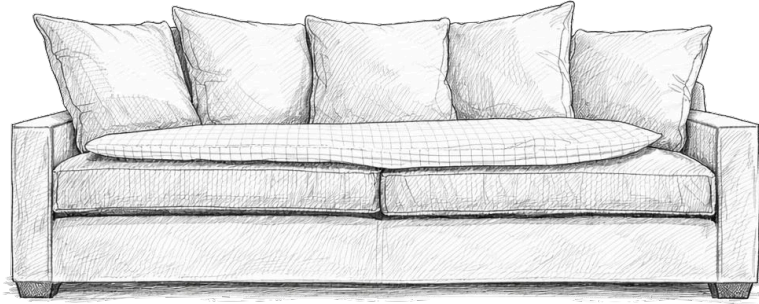

GreenRow

Hadley Upholstered Chocolate Velvet & Pink Piped Sofa

Piping hot chocolate and pink. From its brown velvet upholstery and mulberry piping by renowned passementier (trim-maker) Samuel & Sons, to its FSC®-certified frame and cushy natural padding, this sofa is a statement piece. Our 87" sofa is shown here with responsible down and feather cushions.

78" Petite

Overall

78" w x 37" d x 35" h

Inside Seating

68" w x 27" d x 20" h

Seat Depth with Pillows

20"

Arm Height

5" w x 30" d x 23.5" h

Legs

4" sq, 2.75" h

Seat Height

20"

Diagonal Depth

46.5"

Weight

Seat Depth with Pillows

20" d

Arm Height

5" w x 30" d x 23.5" h

Legs

4" sq, 2.75" h

Seat Height

20"