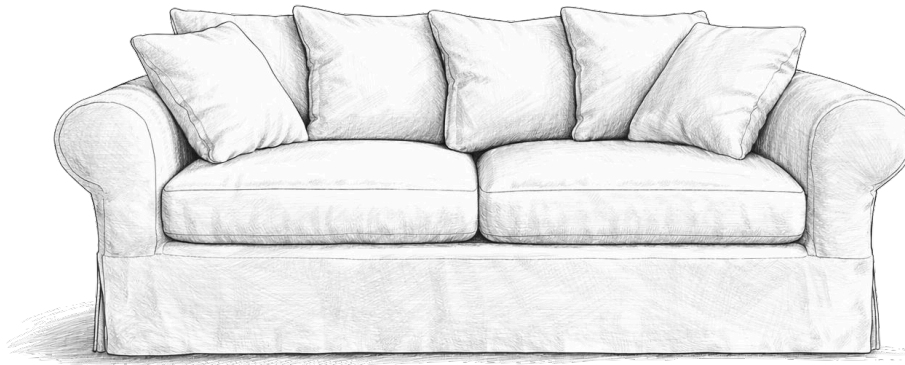

GreenRow

Charley Slipcovered Sofa

A laid-back classic. An FSC®-certified frame supports a sofa loaded with natural padding, designed with a roll-arm, slipcovered for easy care, and piled with pillows. It's the perfect spot for an afternoon nap.

80"L Petite Sofa

Overall

80" w x 36" d x 35" h

Inside Seating

64" w x 27" d x 20" h

Seat Depth with Pillows

20"

Arms

8" w x 33" d x 28" h

Legs

4" sq, 2.75" h

Seat Height

20"

Diagonal Depth

44.75"

Weight

150 lbs

Fabrics Available

Belgian Linen
Recycled Criss Cross
Printed Linen
Cotton Denim
Performance Blend
Organic Cotton
Printed Performance Blend

89"L Sofa

Overall

89" w x 36" d x 35" h

Inside Seating

73" w x 27" d x 20" h

Seat Depth with Pillows

20"

Arms

8" w x 33" d x 28" h

Legs

4" sq, 2.75" h

Seat Height

20"

Diagonal Depth

44.75"

Weight

175 lbs

Cushion Fill Options

Certipur
Down/Feather
Natural Latex

80"L Petite Sofa

Overall

98" w x 36" d x 35" h

Inside Seating

82" w x 27" d x 20" h

Seat Depth with Pillows

20"

Arms

8" w x 33" d x 28" h

Legs

4" sq, 2.75" h

Seat Height

20"

Diagonal Depth

44.75"

Weight

200 lbs

Care

Arm covers and topper pillows recommended to protect the sofa and reduce wear.