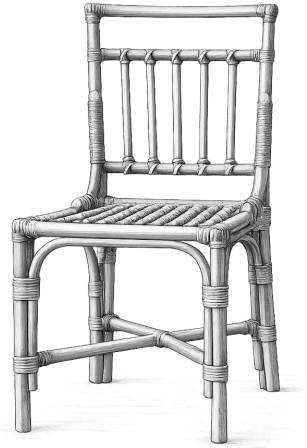

GreenRow

Sadie Rattan Dining Chair

The scent of sandalwood. Light filtered through louvered shutters. Handmade in the Philippines from rattan and wicker, this dining chair is lightweight, long-lasting, natural perfection.

Dimensions

Overall

19" w x 23" d x 36" h

Seat Height

17"

Weight Capacity

200 lbs

Weight

8.58 lbs

Details

Handwoven in the Philippines from 100% rattan around a rattan frame. This product celebrates and preserves artisan handcraft traditions around the world.

Dark honey finish.

Care

Woven from rattan for easy care, durability, and natural beauty.